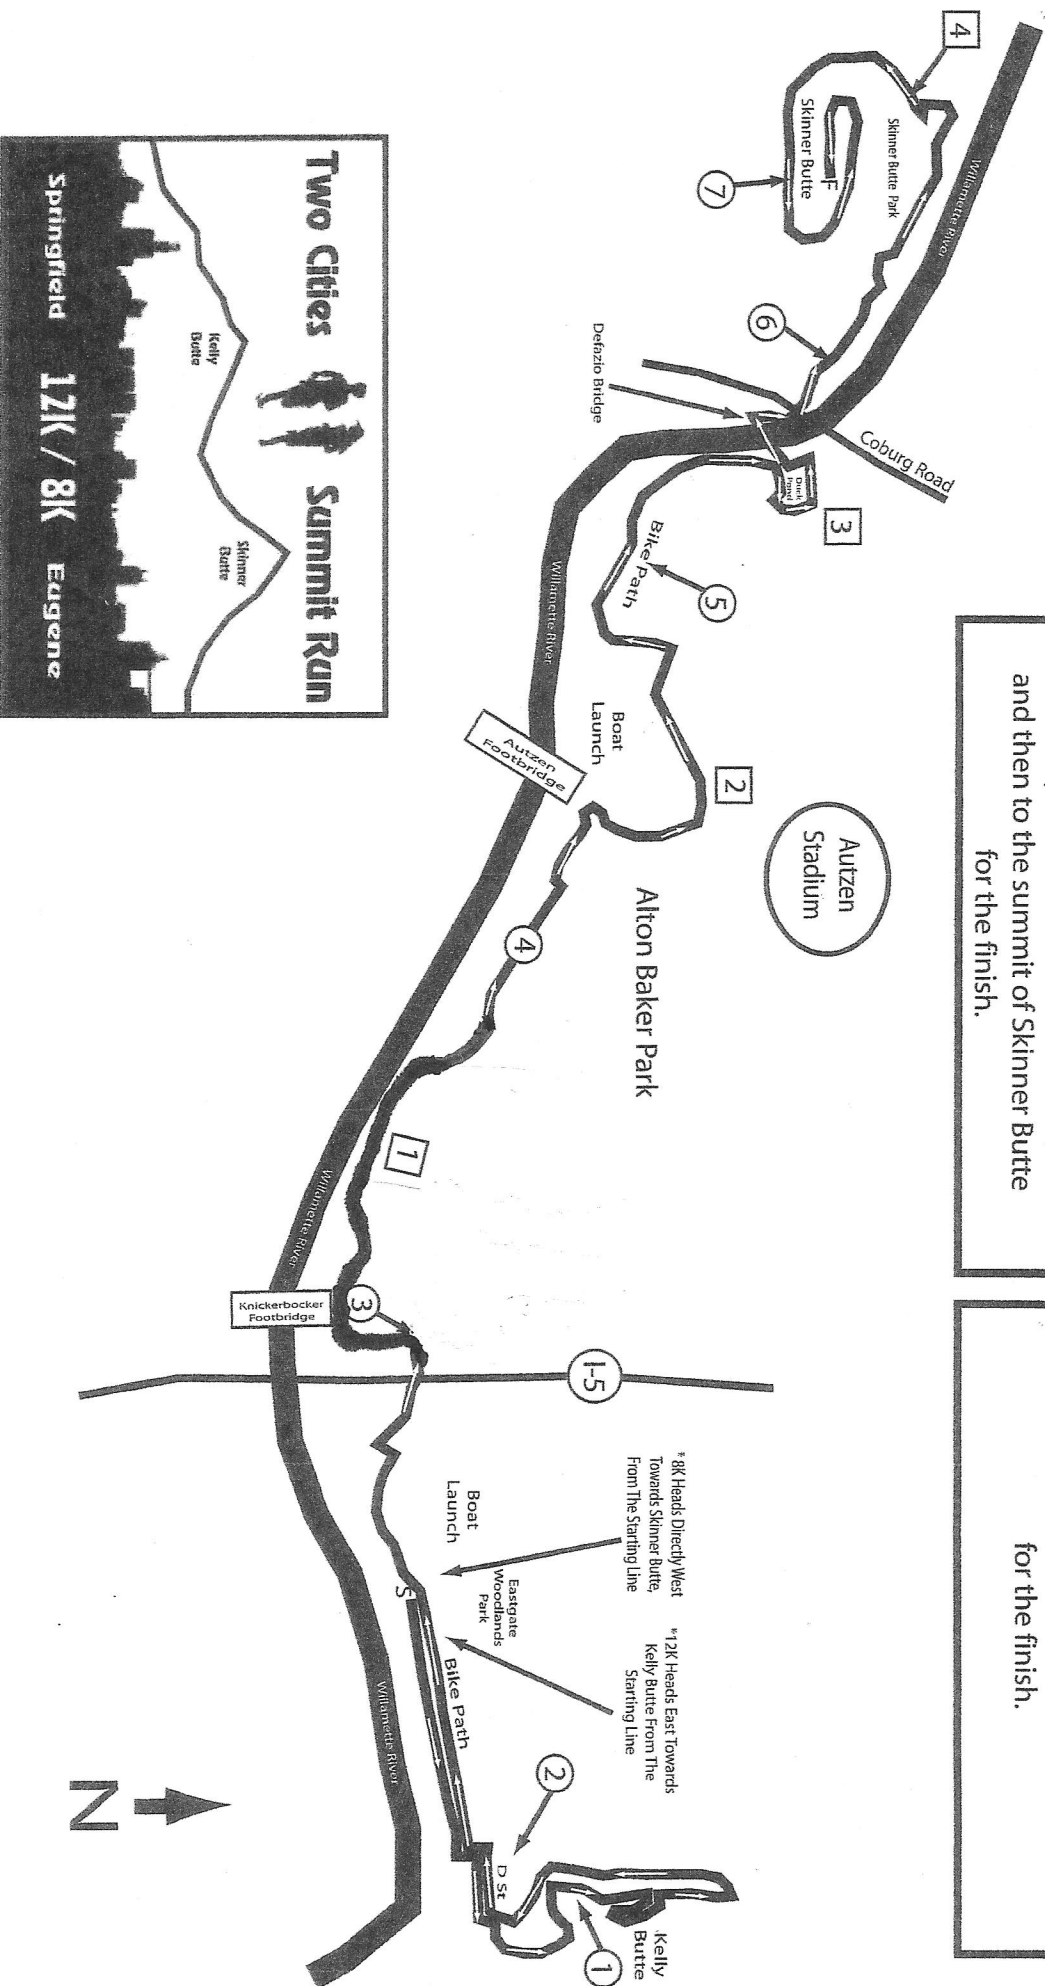

Two Cities Summit Run

Springfield to Eugene

12K - From Eastgate Woodlands Park, head east to loop up and down Kelly Butte, back through Eastgate Woodlands, west into Alton Baker Park, along the bike path into Skinner Butte Park, and then to the summit of Skinner Butte for the finish.

8K - From Eastgate Woodlands Park, head west into Alton Baker Park, along the bike path into Skinner Butte Park, and then to the summit of Skinner Butte for the finish.

Two Cities Summit Run

Springfield 12K / 8K Eugene