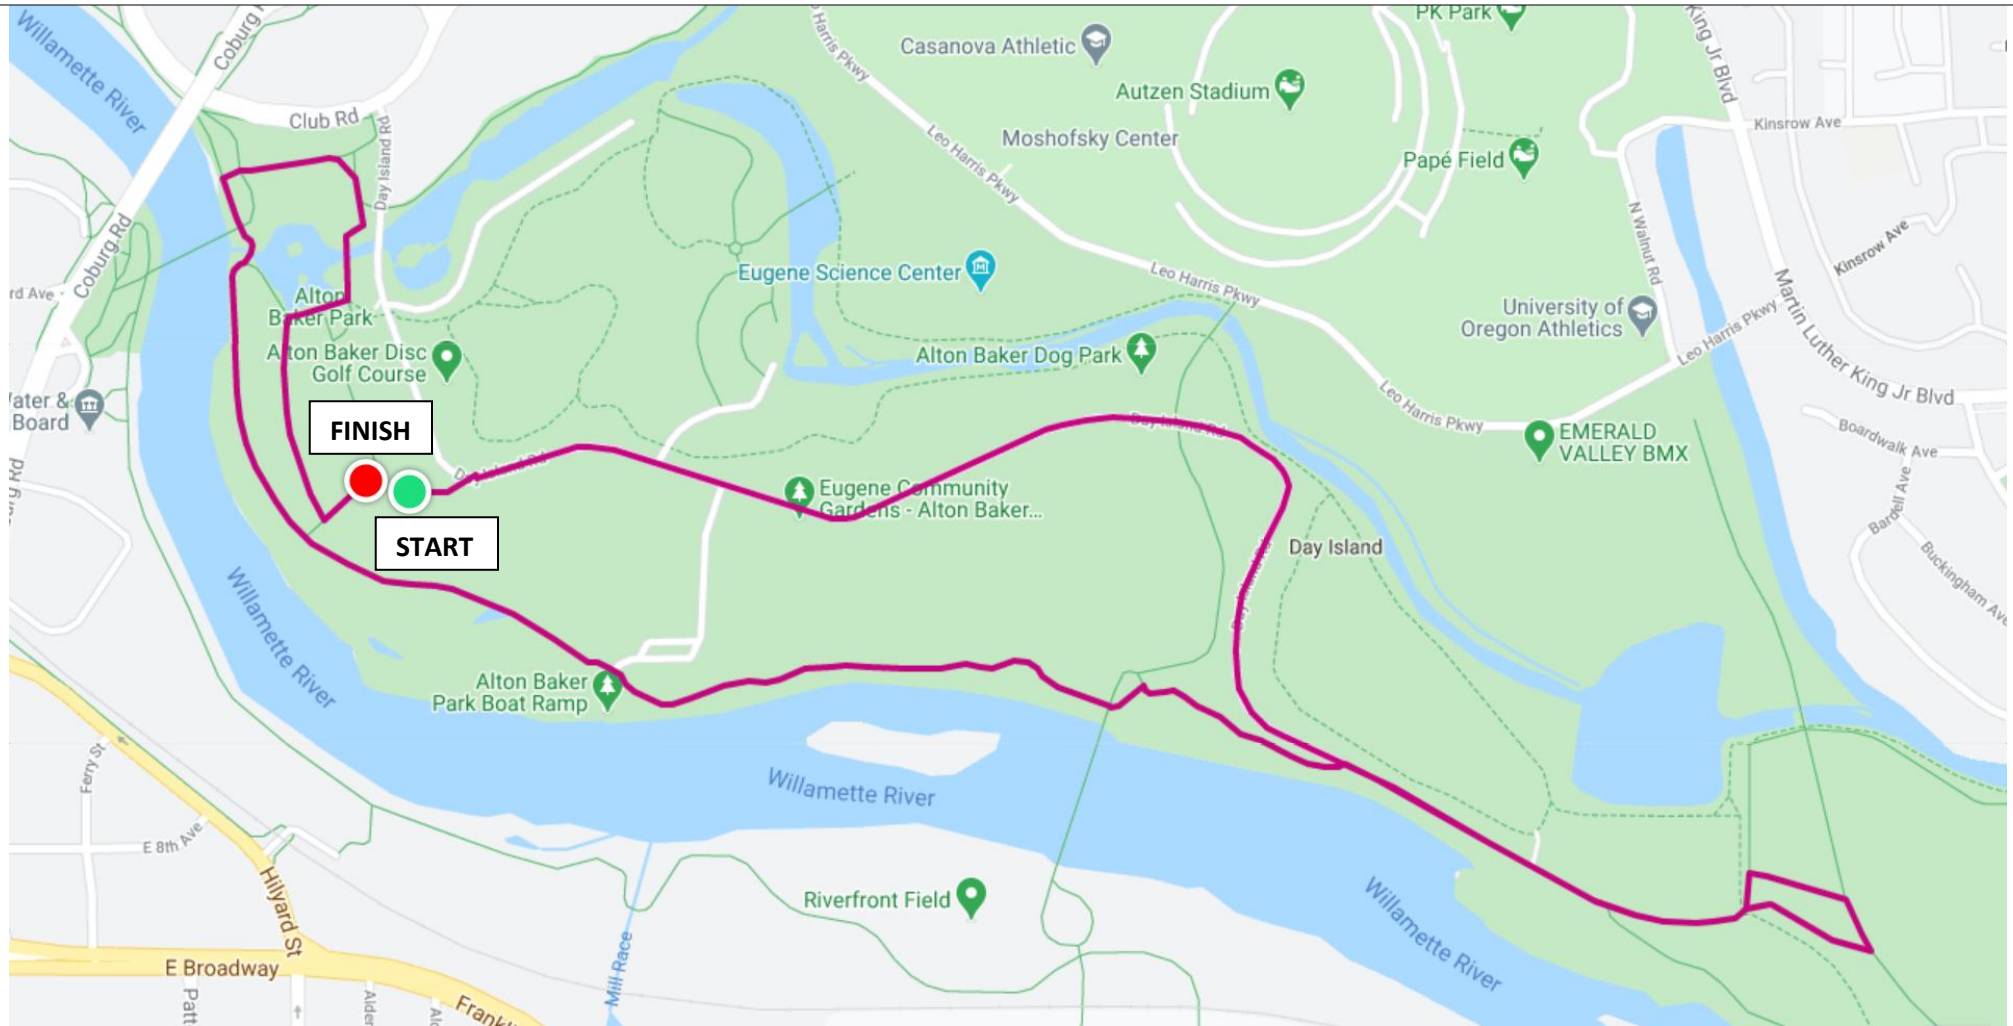

TURKEY TROT 5K - COURSE MAP

Start line is located at the picnic shelter. Finish line is in close proximity, but in a separate location on the bike path within Alton Baker Park