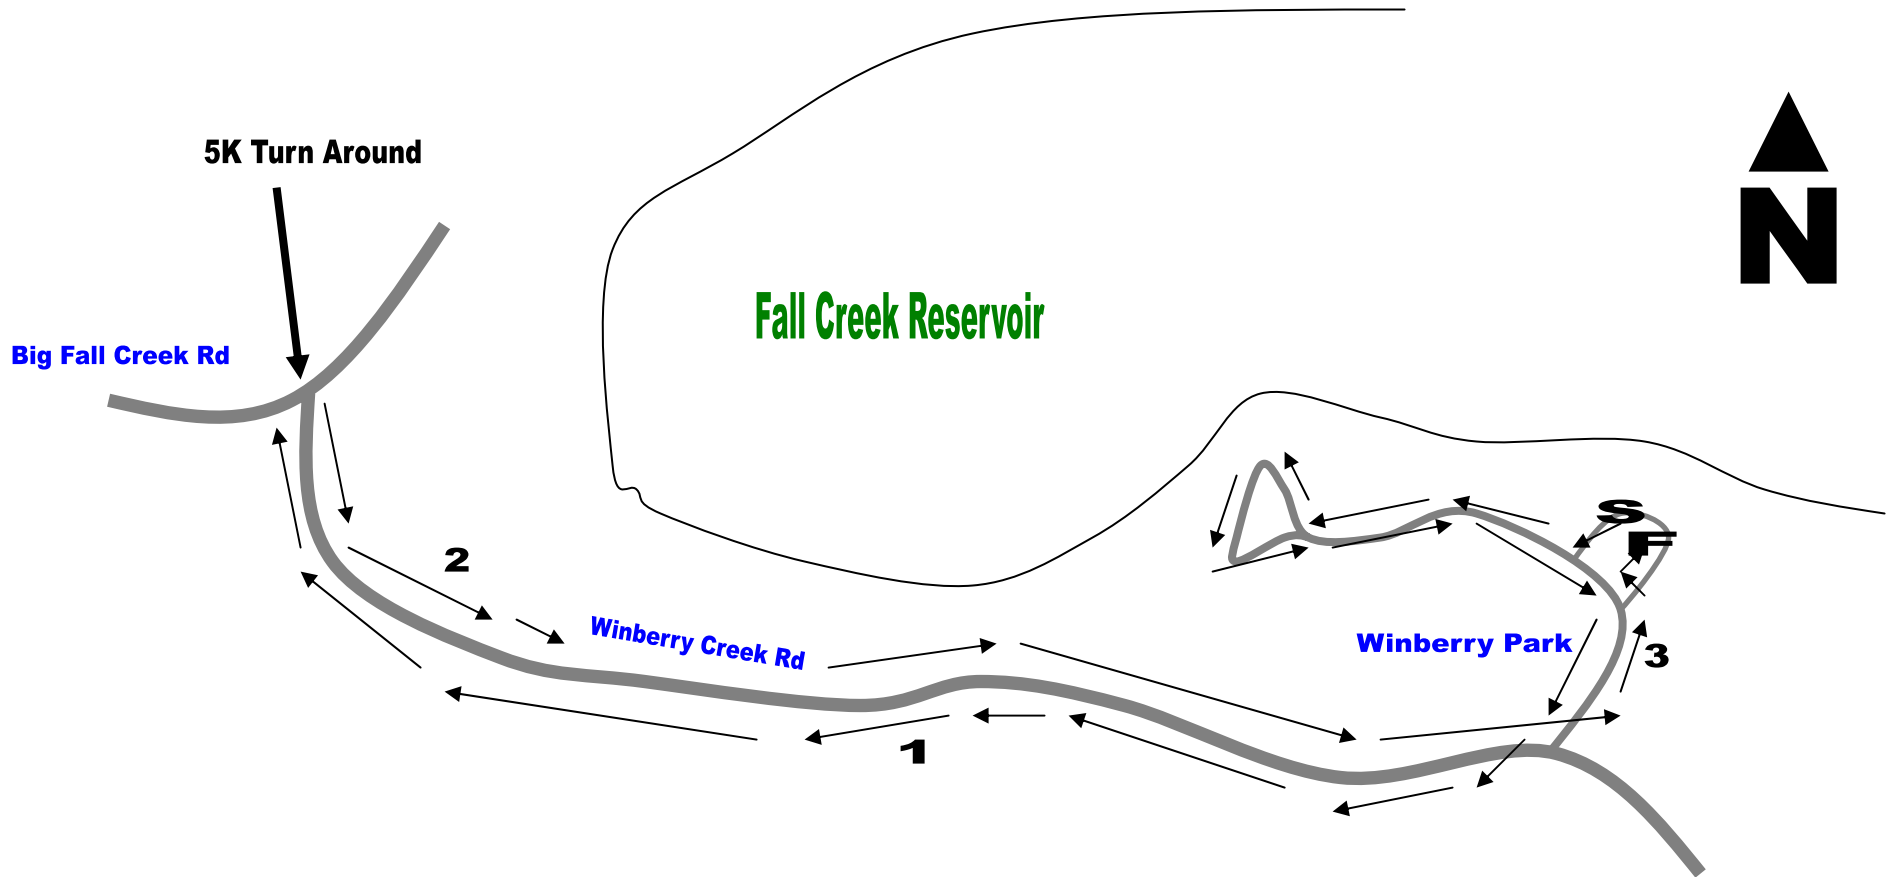

Fall Creek Run Around 5K Course Map

* Run On The Left Side Of The Road - Against Traffic