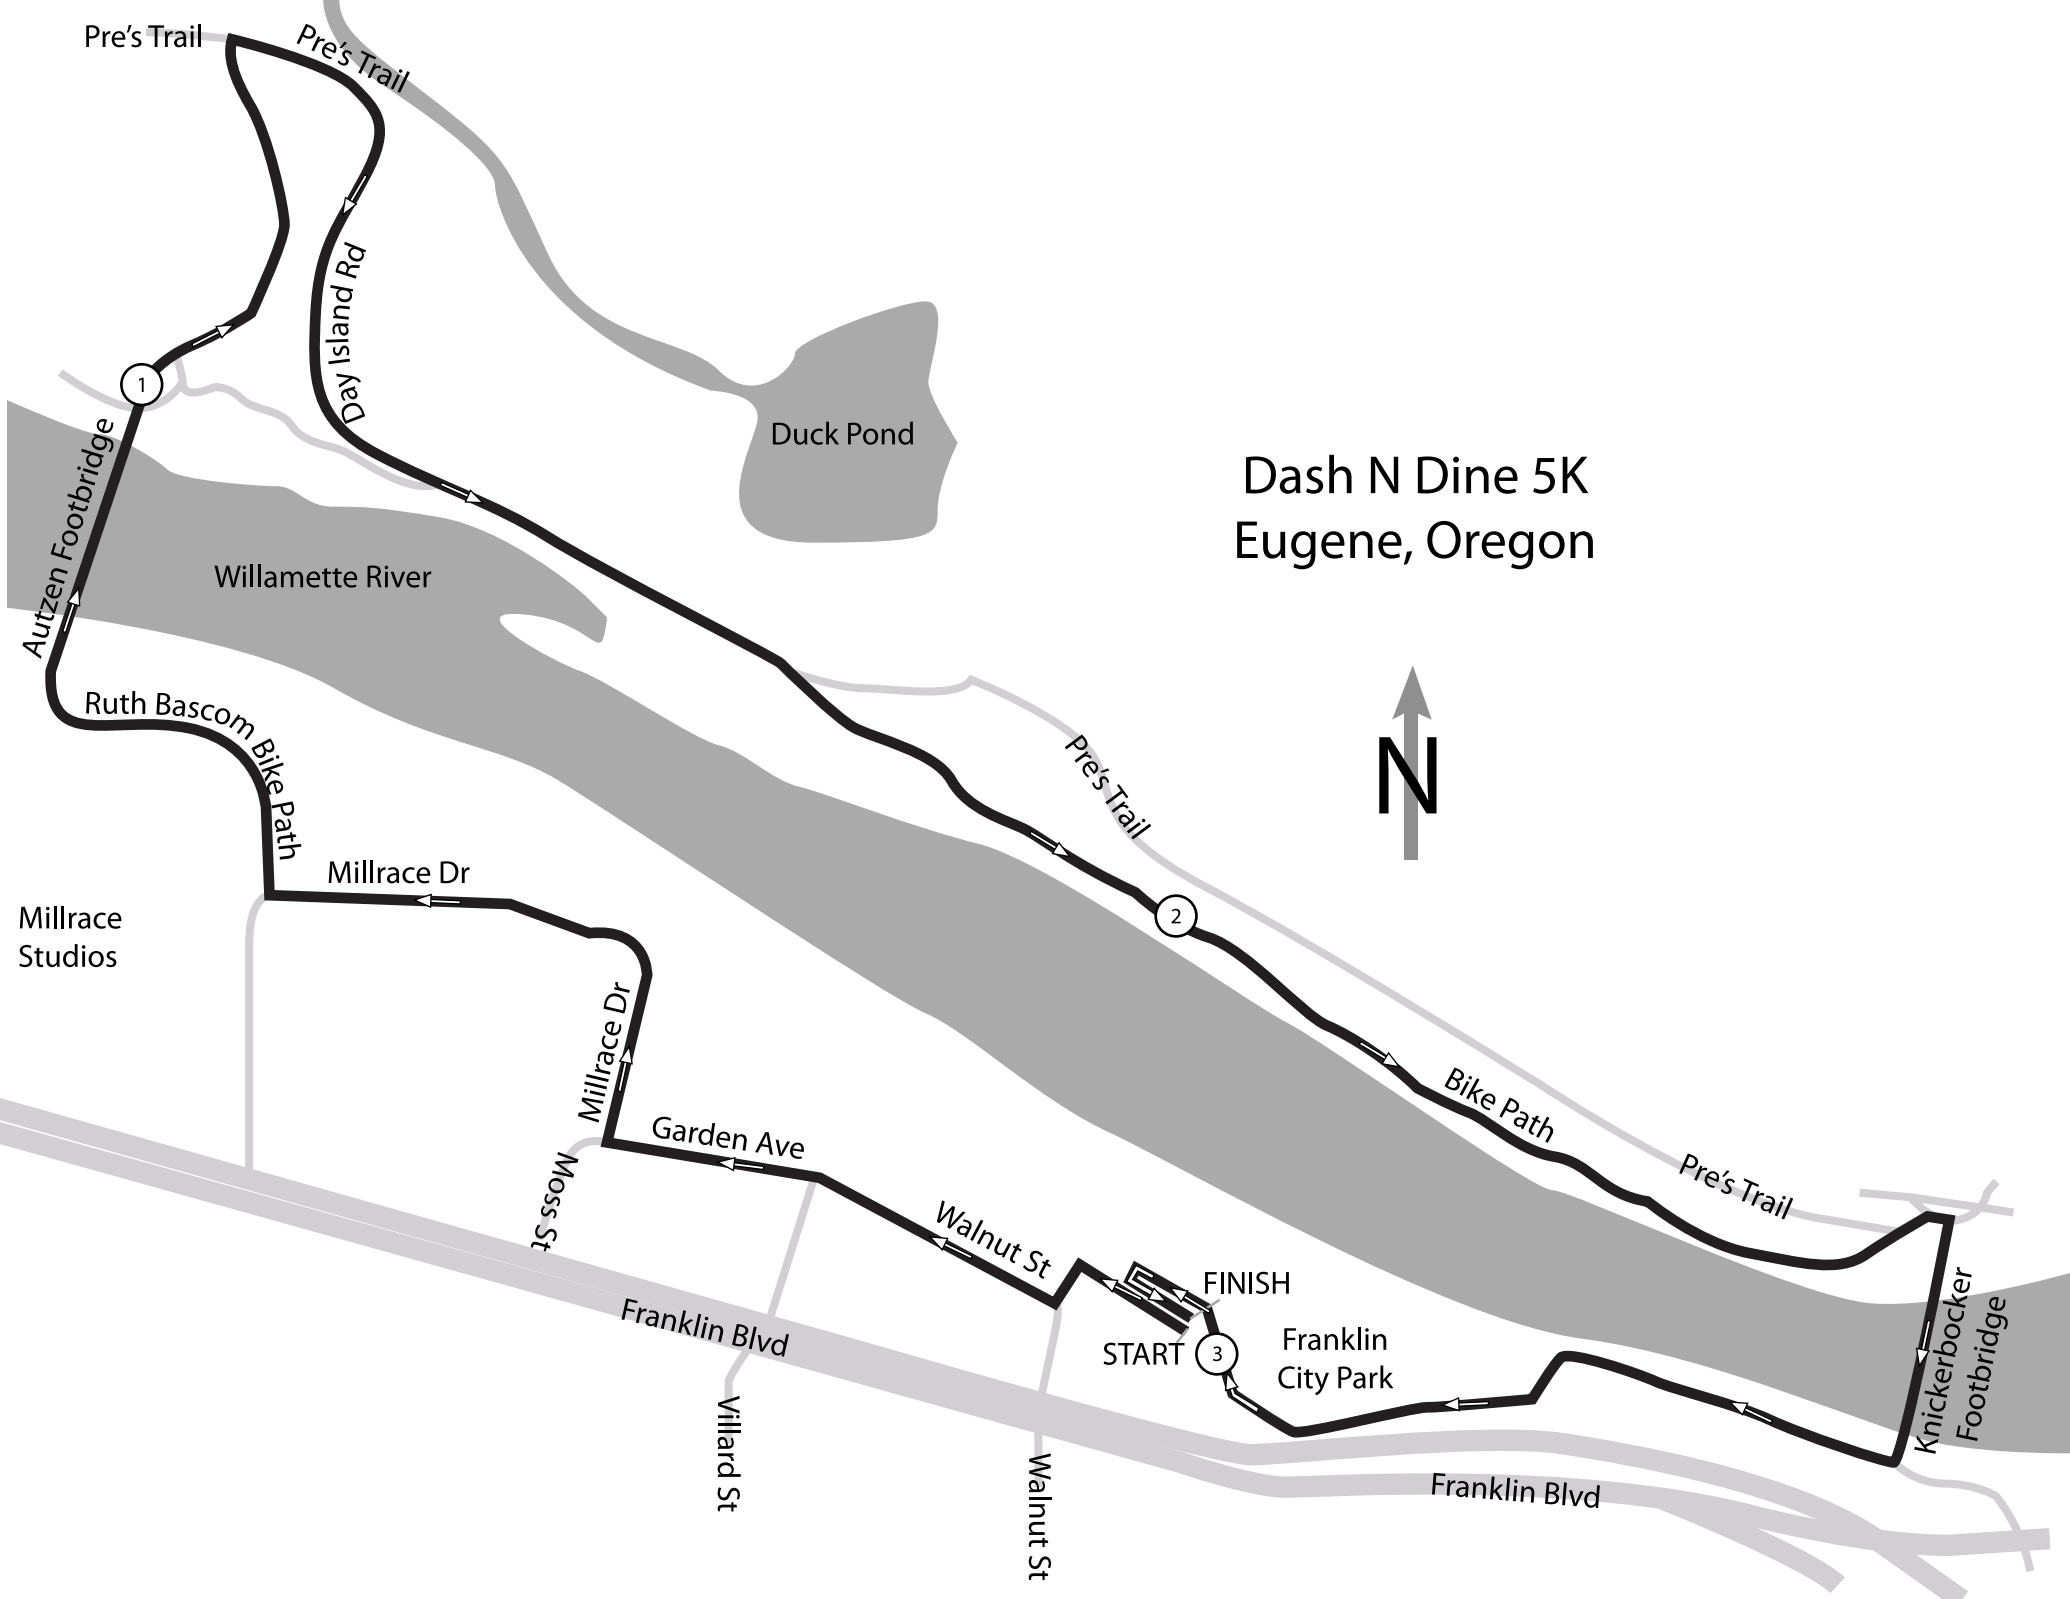

# Dash N Dine 5K Eugene, Oregon

Pre's Trail

Pre's Trail

Day Island Rd

Duck Pond

Willamette River

Autzen Footbridge

1

Ruth Bascom Bike Path

Millrace Dr

Millrace Studios

2

Pre's Trail

Bike Path

Pre's Trail

Garden Ave

Moss St

Millrace Dr

FINISH

START

3

Franklin City Park

Walnut St

Franklin Blvd

Villard St

Walnut St

Franklin Blvd

Knickerbocker Footbridge